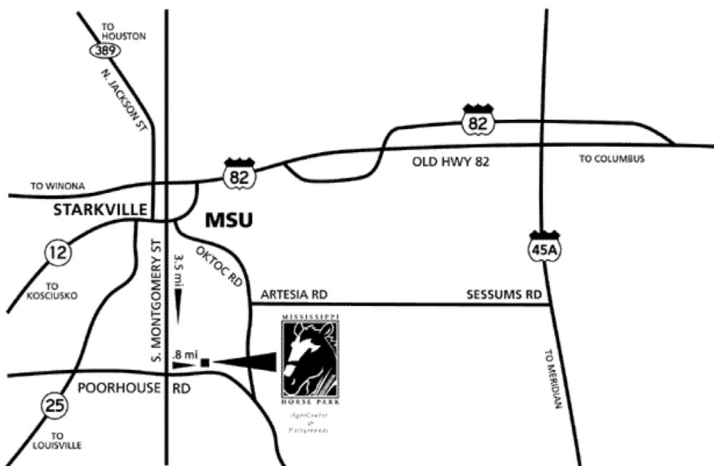

Booth spots available for \$150.

For vendor information, call  
Imogene Triplett at (662) 323-0046.

Sponsored by Mississippi State University, Mississippi State University-Extension Service, the Mississippi Agricultural and Forestry Experiment Station, the Greater Starkville Development Partnership, and Starkville School District's Family Centered Programs.